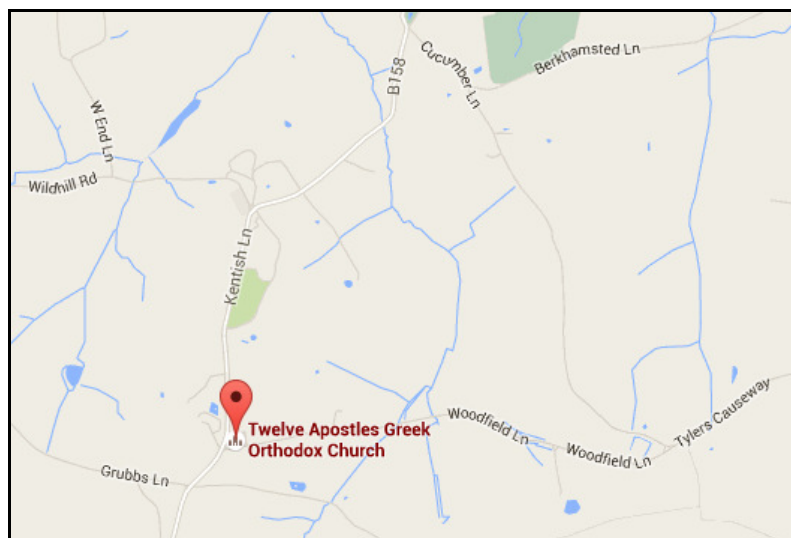

## Location of Our Church

Our church is located on Kentish Lane (B158) at the junction with Woodfield Lane as indicated in the map below.

If you use our postcode (AL9 6NG) in your satellite navigation system, it will leave you at the beginning of Kentish Lane. The approximate GPS coordinates of our church are "51.736625, -0.165696" (latitude and longitude respectively).

When turning off Great North Road (A1000) into Kentish Lane, you need to continue straight for exactly 1 mile and you will find the church on your right hand side. If you approach the church from Woodfield Lane, we are at the junction of Kentish Lane and Woodfield Lane.

The nearest National Rail stations to us are Potters Bar (Darkes Lane, Potters Bar, EN6 1AJ) and Brookmans Park (Station Road, Hatfield, AL9 7SS). We are approximately 3 miles away from each station but you will need to take a taxi from either station to get to us. Potters Bar offers more options for local taxis, so you are advised to use this station instead of Brookmans Park.