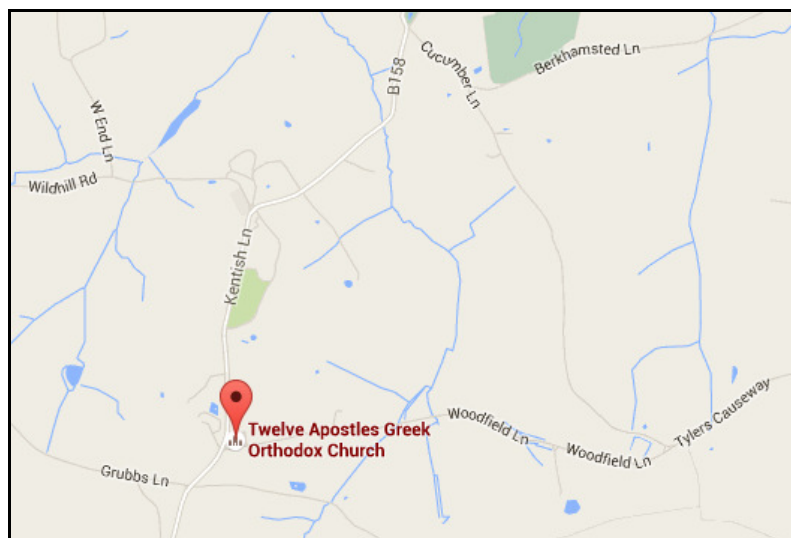

Location of Our Church

Our church is located on Kentish Lane (B158) at the junction with Woodfield Lane as indicated in the map below.

If you use our postcode (AL9 6NG) in your satellite navigation system, it will leave you at the beginning of Kentish Lane. The approximate GPS coordinates of our church are "51.736625, -0.165696" (latitude and longitude respectively).

When turning off Great North Road (A1000) into Kentish Lane, you need to continue straight for exactly 1 mile and you will find the church on your right hand side. If you approach the church from Woodfield Lane, we are at the junction of Kentish Lane and Woodfield Lane.

The nearest National Rail stations to us are Potters Bar (Darkes Lane, Potters Bar, EN6 1AJ) and Brookmans Park (Station Road, Hatfield, AL9 7SS). We are approximately 3 miles away from each station but you will need to take a taxi from either station to get to us. Potters Bar offers more options for local taxis, so you are advised to use this station instead of Brookmans Park.